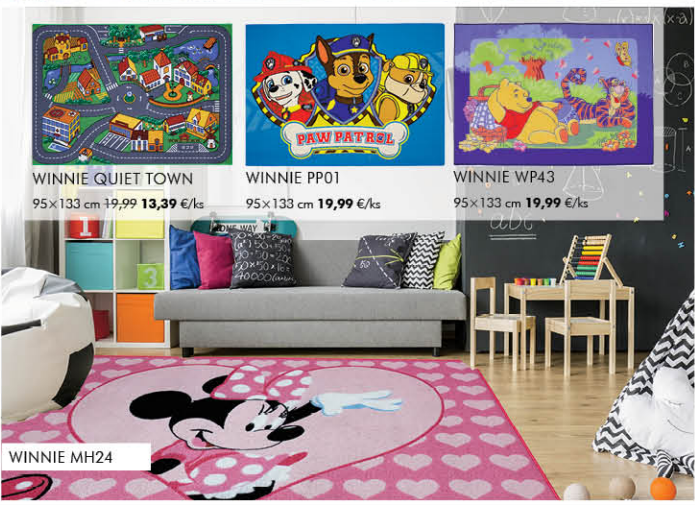

BYBLOS 50-BEIGE

**FLOWER 883 (LOTUS)**  
 80x150 cm **34,99** €/ks,  
 120x170 cm **66,99** €/ks,  
 160x230 cm **119,99** €/ks,  
 200x290 cm **159,99** €/ks

**FLOWER 761/70-BEIGE (BINE)**  
 80x150 cm **34,99** €/ks,  
 120x170 cm **66,99** €/ks,  
 160x230 cm **119,99** €/ks,  
 200x290 cm **159,99** €/ks

FLOWER 929/127 (TENDRIL)

**BABY LOVE 06BEB (TEDDY)**  
 80x150 cm **34,99** €/ks,  
 120x170 cm **66,99** €/ks,  
 160x230 cm **119,99** €/ks

**KIDDY 484/700-BEIGE (FARM)**  
 80x150 cm **34,99** €/ks,  
 120x170 cm **66,99** €/ks,  
 160x230 cm **119,99** €/ks

KIDDY 21906/750 (PASTEL)

**WINNIE QUIET TOWN**  
 95x133 cm ~~19,99~~ **13,39** €/ks

**WINNIE PP01**  
 95x133 cm **19,99** €/ks

**WINNIE WP43**  
 95x133 cm **19,99** €/ks

WINNIE MH24

**SHAGGY JOY 7802/405-CREAM**  
 80x150 cm **29,99** €/ks,  
 120x170 cm **54,99** €/ks,  
 160x230 cm **94,99** €/ks,  
 200x290 cm **149,99** €/ks